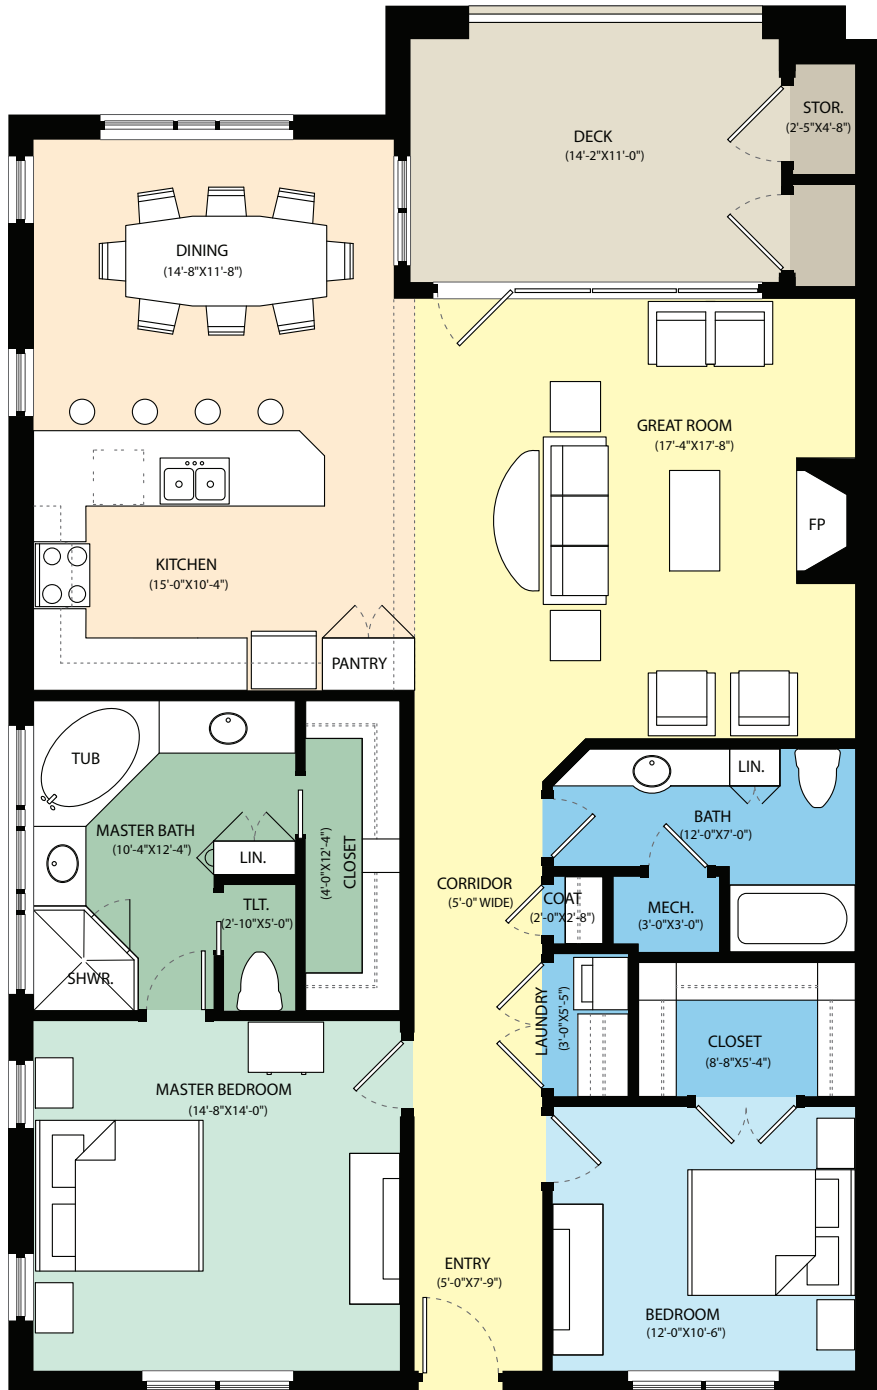

THE CHENAL CONDOMINIUMS OF
VALLON
 CIRCLE

Three Bedroom Unit

Main Floor
 [approx. 1600 sq. ft]

Mezzanine Level
 [approx. 400 sq. ft]

THE CHENAL CONDOMINIUMS OF
VALLON
 CIRCLE

Two Bedroom Unit

[approx. 1600 sq. ft]