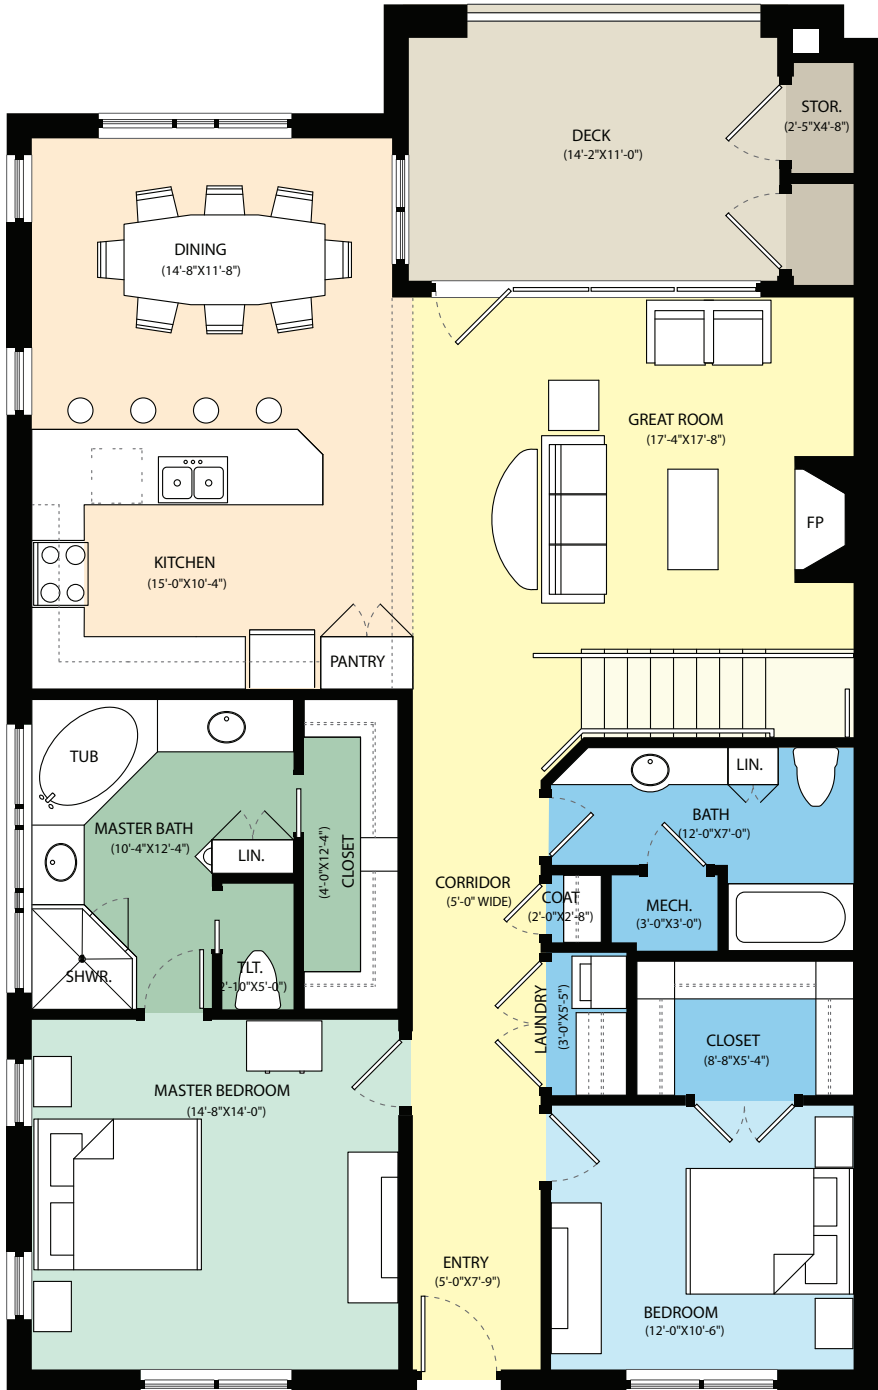

THE CHENAL CONDOMINIUMS OF
VALLON
 CIRCLE

Three Bedroom Unit

Main Floor
 [approx. 1600 sq. ft]

Mezzanine Level
 [approx. 400 sq. ft]

THE CHENAL CONDOMINIUMS OF
VALLON
 CIRCLE

Two Bedroom Unit

[approx. 1600 sq. ft]